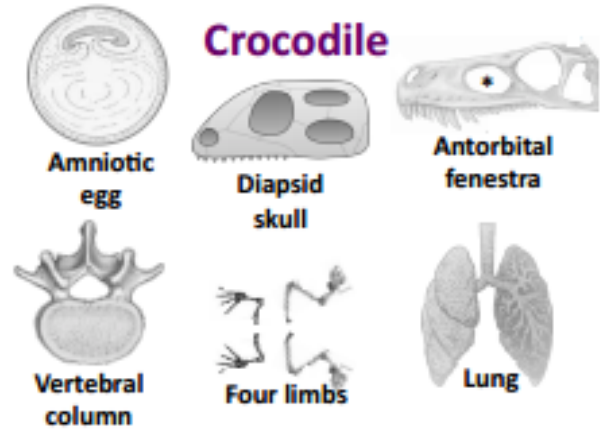

RUNNER A (orange)

RUNNER B (purple)

RUNNER C (red)

RUNNER D (yellow)

RUNNER E (blue)

RUNNER F (green)

RUNNER G (white)

COW (orange)

CROCODILE (purple)

GECKO (red)

HUMAN (yellow)

SALAMANDER (green)

Salamander

PIGEON (blue)

Pigeon

TROUT (white)