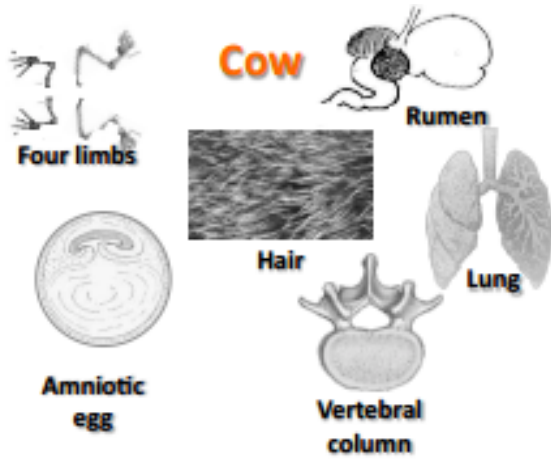

RUNNER A (orange)

RUNNER B (purple)

RUNNER C (red)

RUNNER D (yellow)

RUNNER E (blue)

RUNNER F (green)

RUNNER G (white)

COW (orange)

CROCODILE (purple)

GECKO (red)

HUMAN (yellow)

SALAMANDER (green)

Salamander

PIGEON (blue)

Pigeon

TROUT (white)